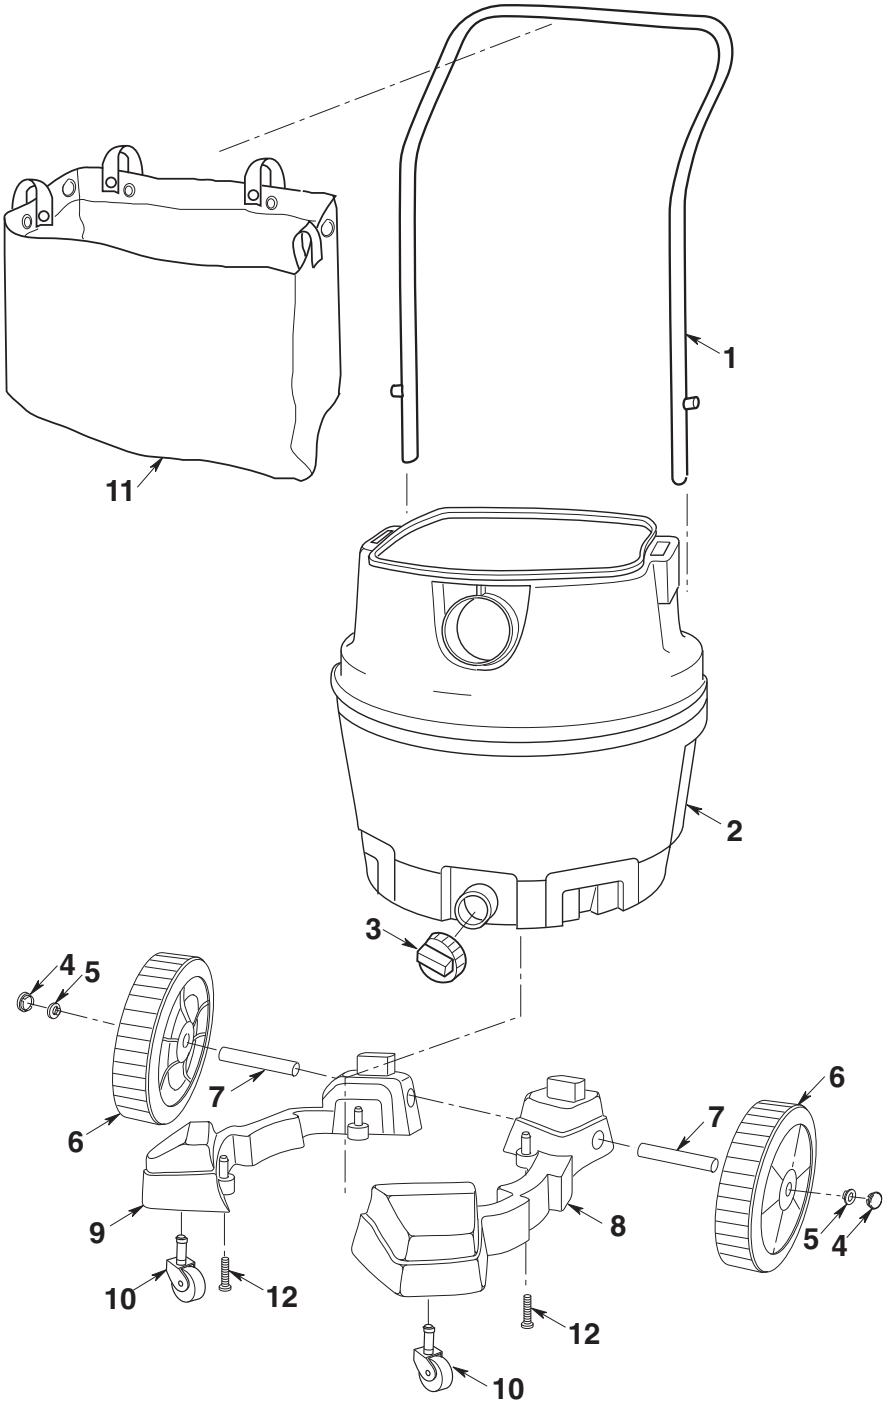

Repair Parts (continued)

Parts List for Wet/Dry Vac Cart

RIDGID parts are available on-line at www.ridgidparts.com

Always order by Part Number - Not by Key Number

Key No.	Part No.	Description
1	830686	Handle
2	830683	Dust Drum Assembly
3	73185	Drain Cap
4	830611	Wheel Cap
5	813836-1	Cap Nut 1/2"
6	830682	8" Wheel Assembly (Includes Keys 4 and 5)
7	831024	Shaft
8	830576	Caddy, Right
9	830577	Caddy, Left
10	73102	Caster
11	830597-2	Tote
12	820563-12	Screw Type "AB" #10 x 1-3/4
13	509748-1	Bag of Loose Parts (Not Illustrated) (Includes Keys 4, 5, 10, and 12)

Repair Parts (continued)