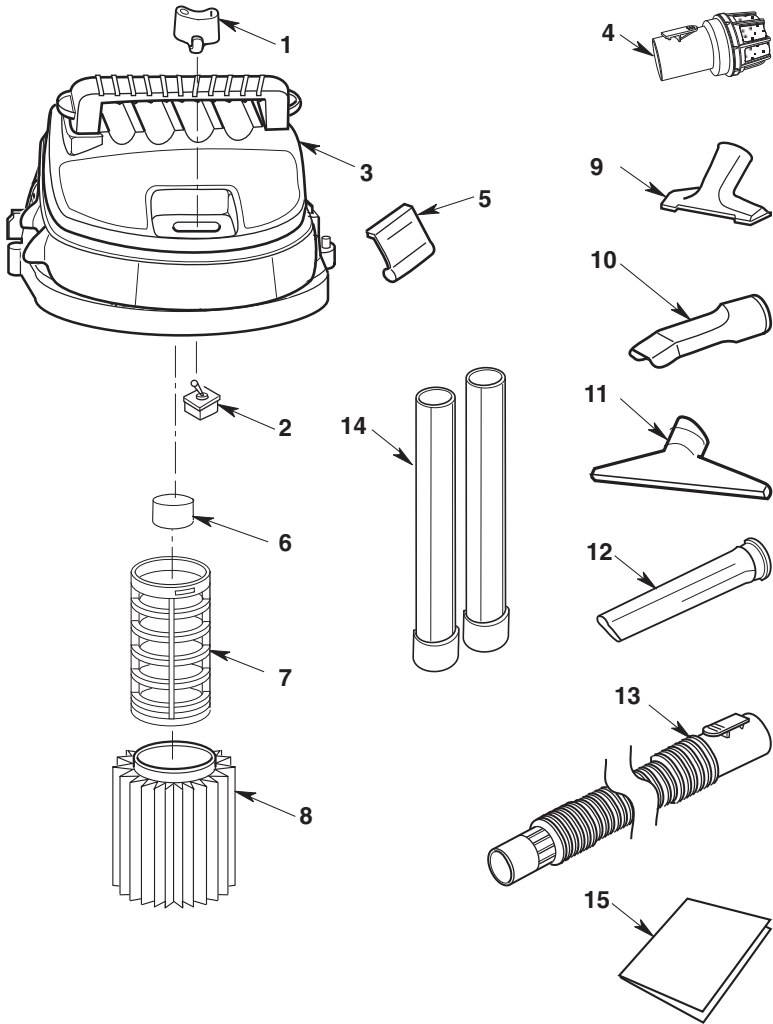

Repair Parts (continued)

RIDGID parts are available on-line at www.ridgidparts.com

Repair Parts (continued)

Parts List for Wet/Dry Vac Cart

RIDGID parts are available on-line at www.ridgidparts.com

Always order by Part Number - Not by Key Number

Key No.	Part No.	Description
1	830686	Handle
2	830683	Dust Drum Assembly
3	73185	Drain Cap
4	830611	Wheel Cap
5	813836-1	Cap Nut 1/2"
6	830682	8" Wheel Assembly (Includes Keys 4 and 5)
7	831024	Shaft
8	830576	Caddy, Right
9	830577	Caddy, Left
10	73102	Caster
11	830597-2	Tote
12	820563-12	Screw Type "AB" #10 x 1-3/4
13	509748-1	Bag of Loose Parts (Not Illustrated) (Includes Keys 4, 5, 10, and 12)